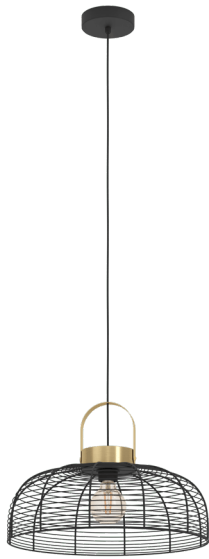

43964 ROUNDHAM

General Information

Material number	43964
Type	pendant light
Product segment	Indoor
Theme	Vintage

Dimensions

Article Height (in mm)	1100
Article Diameter (in mm)	450
Net Weight (in kg)	2.28

Material & Colour

Enclosure Material	steel
Enclosure Colour	black, brushed brass
Cable Colour	textil-cable black

Functionality

Switch Type	without switch
Battery	No

Technical Information

Protection Degree	IP20
Protection Class	2
Mains Voltage	220-240V,50/60Hz
Operation Voltage	220-240V,50/60Hz
max. Wattage (1)	1X40W

Illuminant 1

Illuminant Type (1)	E27
Illuminant incl. (1)	Exclusive
Socket Type (1)	E27

E27

1X40
W